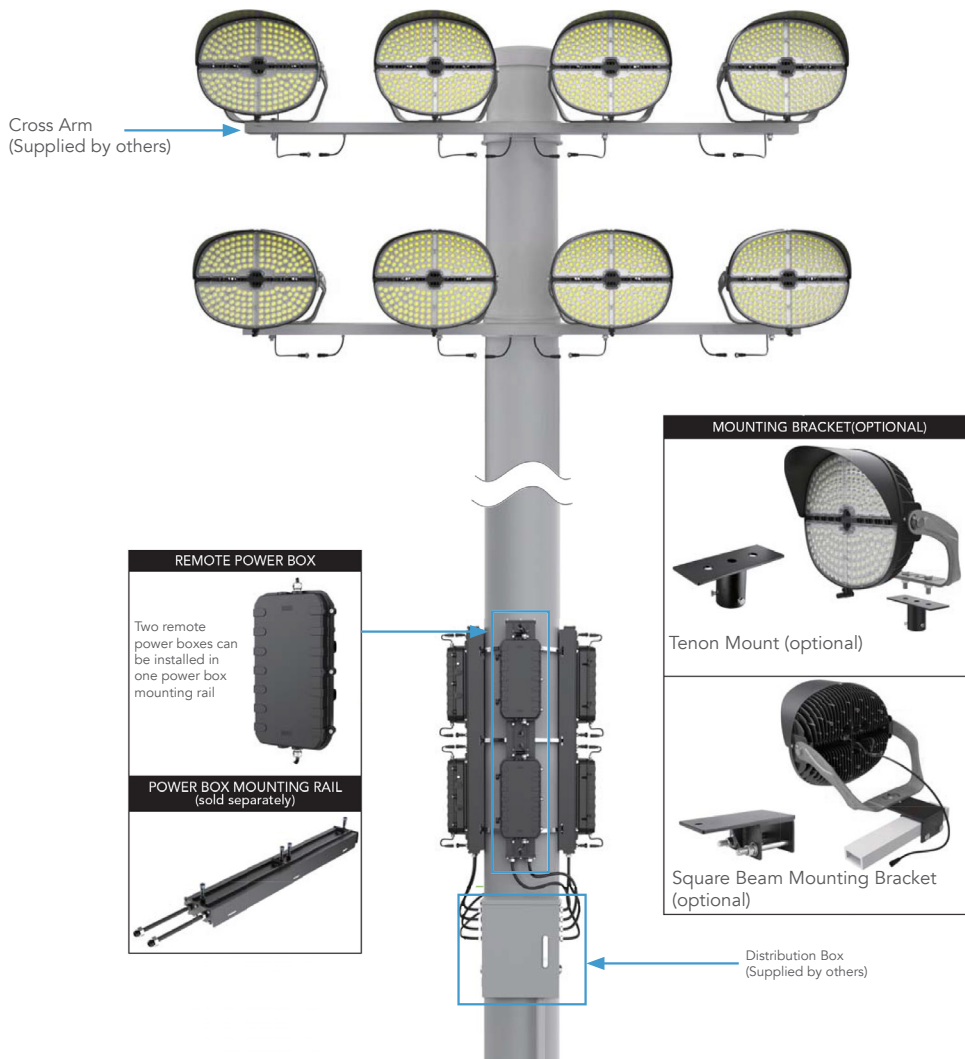

### Photometrics

### Accessories

Black Top Visor (Default) 	Aiming Sight (Default) 	Tenon Mount (Option) 	Square Beam Mounting Bracket (sold separately) 
Extension Cord - Up to 164" 	Power Box Mounting Rail (sold separately) 	Glare Control Shield (Option) 	Integrated Control (Option) 

### Remote Power Box (Optional)

The LL-SLE ( GENERATION 3 ) supports remote installation of the power supply. Simple installation, access and maintenance of the equipment is available with this option by placing the Remote Power Box at the bottom of the pole.

### Power box Attached (Optional)

The LL-SLE ( GENERATION 3 ) supports installation of the power supply directly to the fixture. Simple installation and wiring.