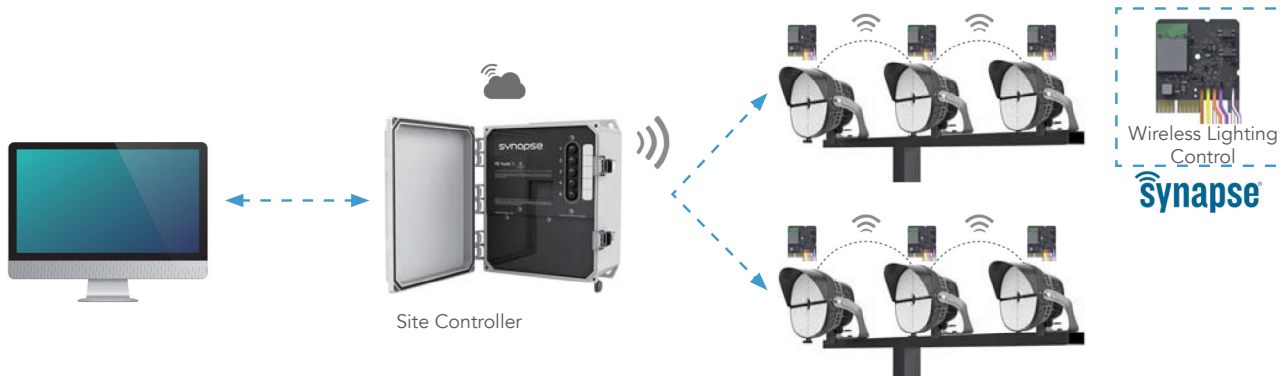

Integrated Controls

The fixture is compatible with Synapse™ wireless control system, including RGB sport lighting. It offers a smart, stable and imaginative lighting control solution to your sports facility.