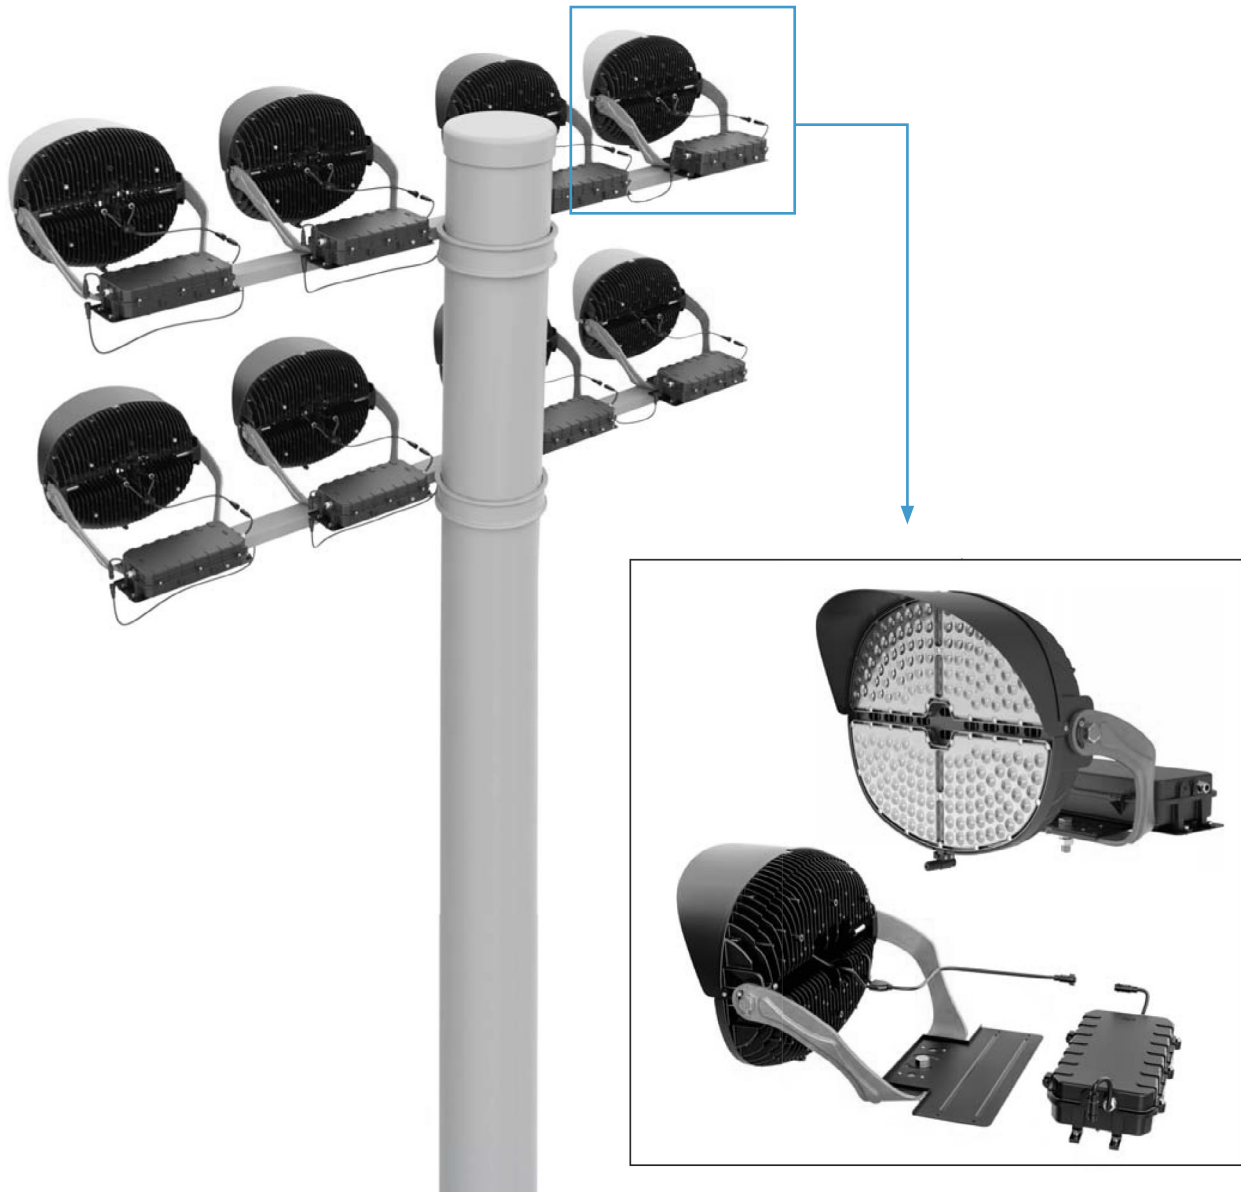

### Remote Power Box (Optional)

The LL-SLE ( GENERATION 3 ) supports remote installation of the power supply. Simple installation, access and maintenance of the equipment is available with this option by placing the Remote Power Box at the bottom of the pole.

### Power box Attached (Optional)

The LL-SLE ( GENERATION 3 ) supports installation of the power supply directly to the fixture. Simple installation and wiring.