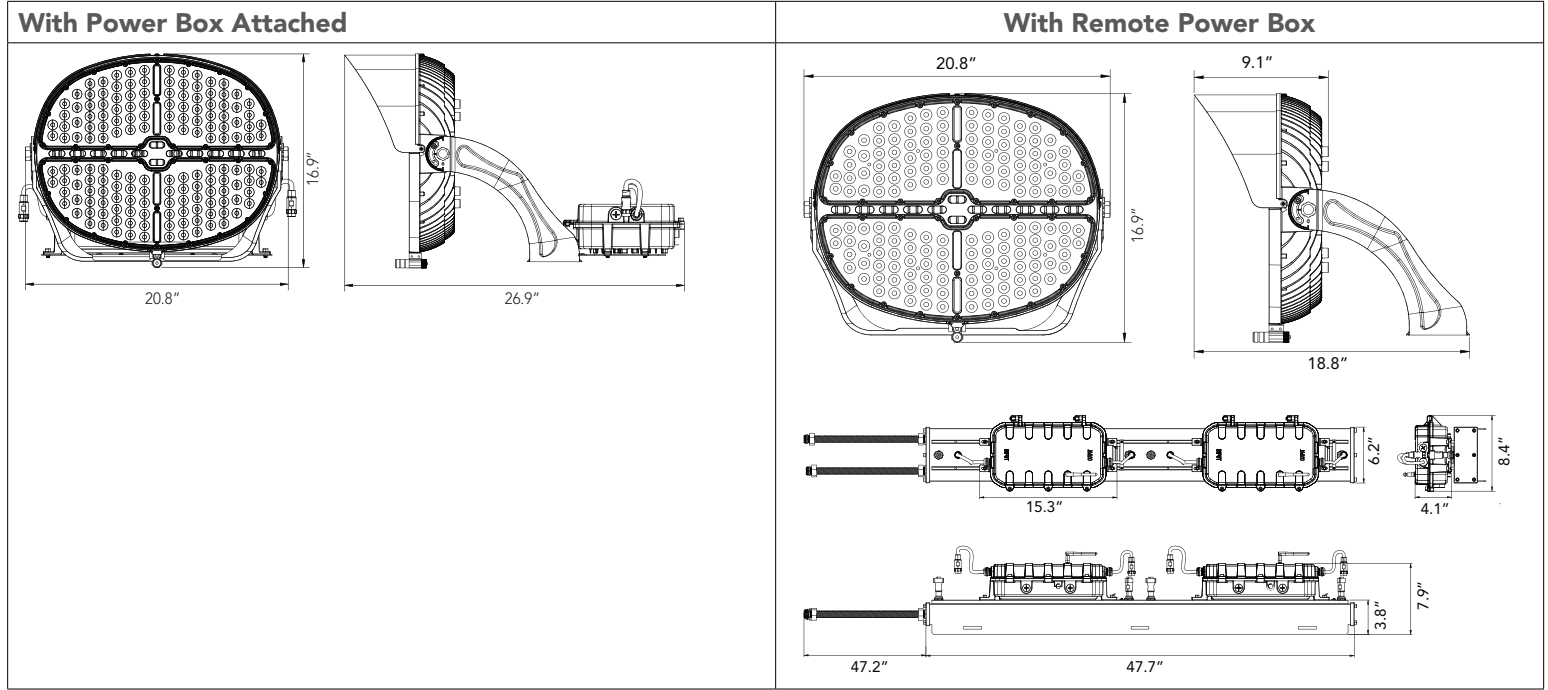

## Fixture Information

Size:	350W/505W/600W
Housing:	Heavy Duty Die-cast Aluminum Housing
Finish:	Protective powdercoat
Color:	Standard: Standard: Black (BK) Custom Options Available
Mounting:	Standard: Heavy Duty Yoke Optional: Tenon Mount Adapter Square Beam Mounting Bracket
LED Driver:	Ultra High Efficiency (Up to 95%) Isolated 0-10V/PWM/3-Timer-Modes Dimmable Always-on Auxiliary Power: 12Vdc Controls ready Input Surge Protection: DM 6kV, CM 10kV IP67 and UL Wet / Dry / Damp Location. Built in surge suppression with max 40KV.
Voltage:	Standard: 120-277V, 200-480V
THD:	≤20%
Power Factor:	≥90%
CRI:	70
EPA:	1.89
Operating Temperature:	-40°F to 122°F
Warranty:	10-Year Limited Warranty

### Dimension

Item	Width	Length	Height
With Power Box Attached	20.8"	26.9"	16.9"
With Remote Power Box	20.8"	18.8"	16.9"