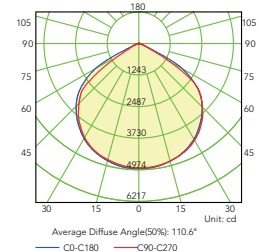

105W

Luminous Intensity Distribution Curve