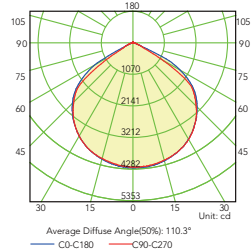

Performance Data

Lumen Output:

8,821 to 12,500 lm

Lumens Per Watt (typical):

94 to 100 lm/W

CCT:

4000K
5000K

Beam Angle:

Photometrics

65W

Luminous Intensity Distribution Curve

Illuminance at a Distance

85W

Luminous Intensity Distribution Curve

Illuminance at a Distance

105W