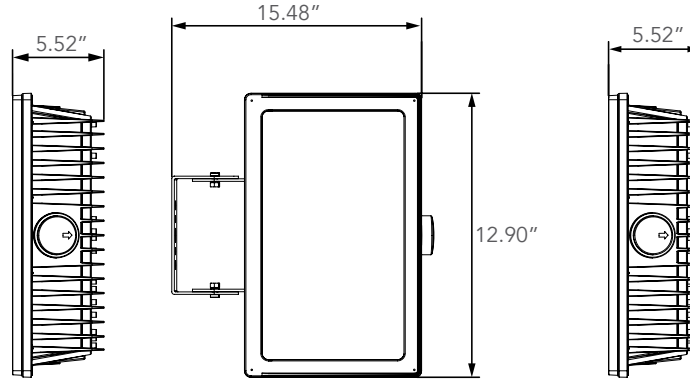

107°

Lifespan:

Features Cree Cob LED with up to 100,000 running hours

Ratings & Certificates

UL Listed For Wet Location
IP66 rated

Dimension

Item	Width	Length	Height
Floodlight Large w Slip-fitter	5.52"	12.90"	18.58"
Floodlight Large w Trunnion Mount	5.52"	12.90"	15.48"

Slip Fitter

Trunnion Mount

Mounting Options

Slip Fitter- Die-cast aluminum slip-fitter mounts on 23/8" to 3" O.D. tenon easily.

Trunnion Mount- Die-cast aluminum trunnion is easily adapted to many surfaces and allows easy fixture aiming angles