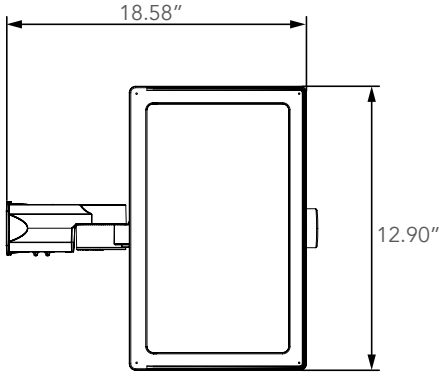

Dimension

Item	Width	Length	Height
Floodlight Large w Slip-fitter	5.52"	12.90"	18.58"
Floodlight Large w Trunnion Mount	5.52"	12.90"	15.48"

Slip Fitter