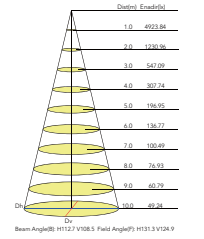

Performance Data

Lumen Output:

8,821 to 12,500 lm

Lumens Per Watt (typical):

94 to 100 lm/W

CCT:

4000K
5000K

Beam Angle:

Photometrics

65W

Luminous Intensity Distribution Curve

Illuminance at a Distance

85W

Luminous Intensity Distribution Curve

Illuminance at a Distance

105W

Luminous Intensity Distribution Curve

Illuminance at a Distance

Project Name	
Catalog #	
Job Type	
Prepared By	
Notes	

Fixture Ordering Information

Part #	Wattage	Lumens	Kelvin	Voltage	Beam Angle	Custom Option Available*
LL-FLM-65-50-UNV-BZ	65	8900	5000	120-277	107	Yes
LL-FLM-65-40-UNV-BZ	65	8821	4000	120-277	107	Yes
LL-FLM-85-50-UNV-BZ	85	11000	5000	120-277	107	Yes
LL-FLM-85-40-UNV-BZ	85	10548	4000	120-277	107	Yes
LL-FLM-105-50-UNV-BZ	105	12500	5000	120-277	107	Yes
LL-FLM-105-40-UNV-BZ	105	11958	4000	120-277	107	Yes