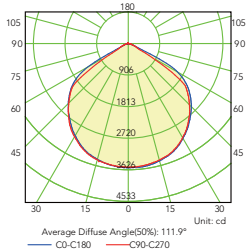

Performance Data

Lumen Output:

8,821 to 12,500 lm

Lumens Per Watt (typical):

94 to 100 lm/W

CCT:

4000K
5000K

Beam Angle:

Photometrics

65W

Luminous Intensity Distribution Curve

Illuminance at a Distance

85W

Luminous Intensity Distribution Curve

Illuminance at a Distance

105W