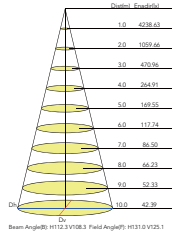

Performance Data

Lumen Output:

8,821 to 12,500 lm

Lumens Per Watt (typical):

94 to 100 lm/W

CCT:

4000K
5000K

Beam Angle:

Photometrics

65W

Luminous Intensity Distribution Curve

Illuminance at a Distance

85W

Luminous Intensity Distribution Curve

Illuminance at a Distance

105W

Luminous Intensity Distribution Curve

Illuminance at a Distance

Project Name	
Catalog #	
Job Type	
Prepared By	
Notes	

Fixture Ordering Information

Part #	Wattage	Lumens	Kelvin	Voltage	Beam Angle	Custom Option Available*
LL-FLM-65-50-UNV-BZ	65	8900	5000	120-277	107	Yes
LL-FLM-65-40-UNV-BZ	65	8821	4000	120-277	107	Yes
LL-FLM-85-50-UNV-BZ	85	11000	5000	120-277	107	Yes
LL-FLM-85-40-UNV-BZ	85	10548	4000	120-277	107	Yes
LL-FLM-105-50-UNV-BZ	105	12500	5000	120-277	107	Yes
LL-FLM-105-40-UNV-BZ	105	11958	4000	120-277	107	Yes