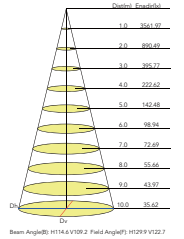

Performance Data

Lumen Output:

8,821 to 12,500 lm

Lumens Per Watt (typical):

94 to 100 lm/W

CCT:

4000K
5000K

Beam Angle:

Slip Fitter

Trunnion Mount

Mounting Options

Slip Fitter- Die-cast aluminum slip-fitter mounts on 23/8" to 3" O.D. tenon easily.

Trunnion Mount- Die-cast aluminum trunnion is easily adapted to many surfaces and allows easy fixture aiming angles

Photometrics

65W

Luminous Intensity Distribution Curve

Illuminance at a Distance

85W

Luminous Intensity Distribution Curve

Illuminance at a Distance

105W