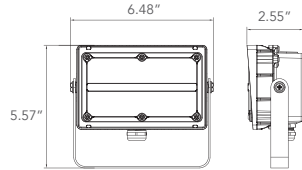

Dimension

Item	Width	Length	Height	Weight
Floodlight (15W) w/ Knuckle Mount	1.45"	4.72"	5.93"	1.609 lb
Floodlight (15W) w/ Yoke Mount	1.45"	5.36"	4.67"	1.697 lb
Floodlight (27W) w/ Knuckle Mount	1.75"	7.08"	7.41"	1.697 lb
Floodlight (27W) w/ Yoke Mount	1.75"	7.72"	6.15"	1.785 lb

Knuckle Mount

Yoke Mount

Mounting Options

Knuckle Mount- Die-cast aluminum knuckle provides flexibility in mounting from a variety of areas.

Yoke Mount- Die-cast aluminum yoke is easily adapted to many surfaces and allows easy fixture aiming angles.

Photometrics

15W

27W