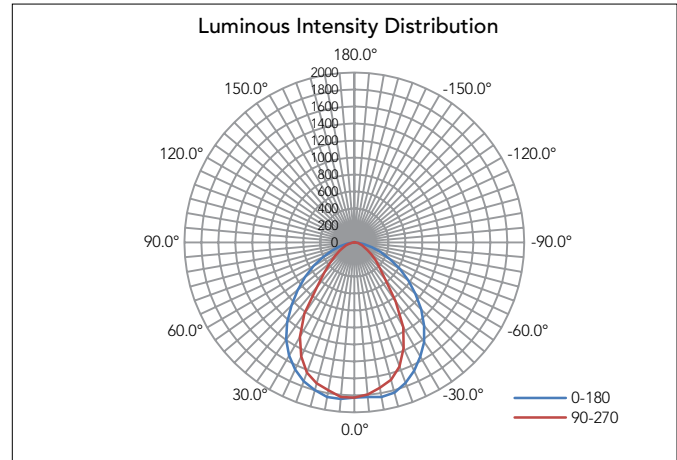

Dimension

Item	Width	Length	Height	Weight
Floodlight (15W) w/ Knuckle Mount	1.45"	4.72"	5.93"	1.609 lb
Floodlight (15W) w/ Yoke Mount	1.45"	5.36"	4.67"	1.697 lb
Floodlight (27W) w/ Knuckle Mount	1.75"	7.08"	7.41"	1.697 lb
Floodlight (27W) w/ Yoke Mount	1.75"	7.72"	6.15"	1.785 lb

Knuckle Mount

Yoke Mount

Mounting Options

Knuckle Mount- Die-cast aluminum knuckle provides flexibility in mounting from a variety of areas.

Yoke Mount- Die-cast aluminum yoke is easily adapted to many surfaces and allows easy fixture aiming angles.

Photometrics

15W

27W