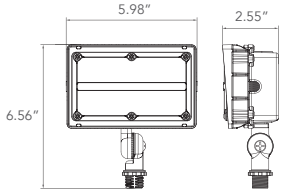

Dimension

Item	Width	Length	Height	Weight
Floodlight (15W) w/ Knuckle Mount	1.45"	4.72"	5.93"	1.609 lb
Floodlight (15W) w/ Yoke Mount	1.45"	5.36"	4.67"	1.697 lb
Floodlight (27W) w/ Knuckle Mount	1.75"	7.08"	7.41"	1.697 lb
Floodlight (27W) w/ Yoke Mount	1.75"	7.72"	6.15"	1.785 lb

Knuckle Mount