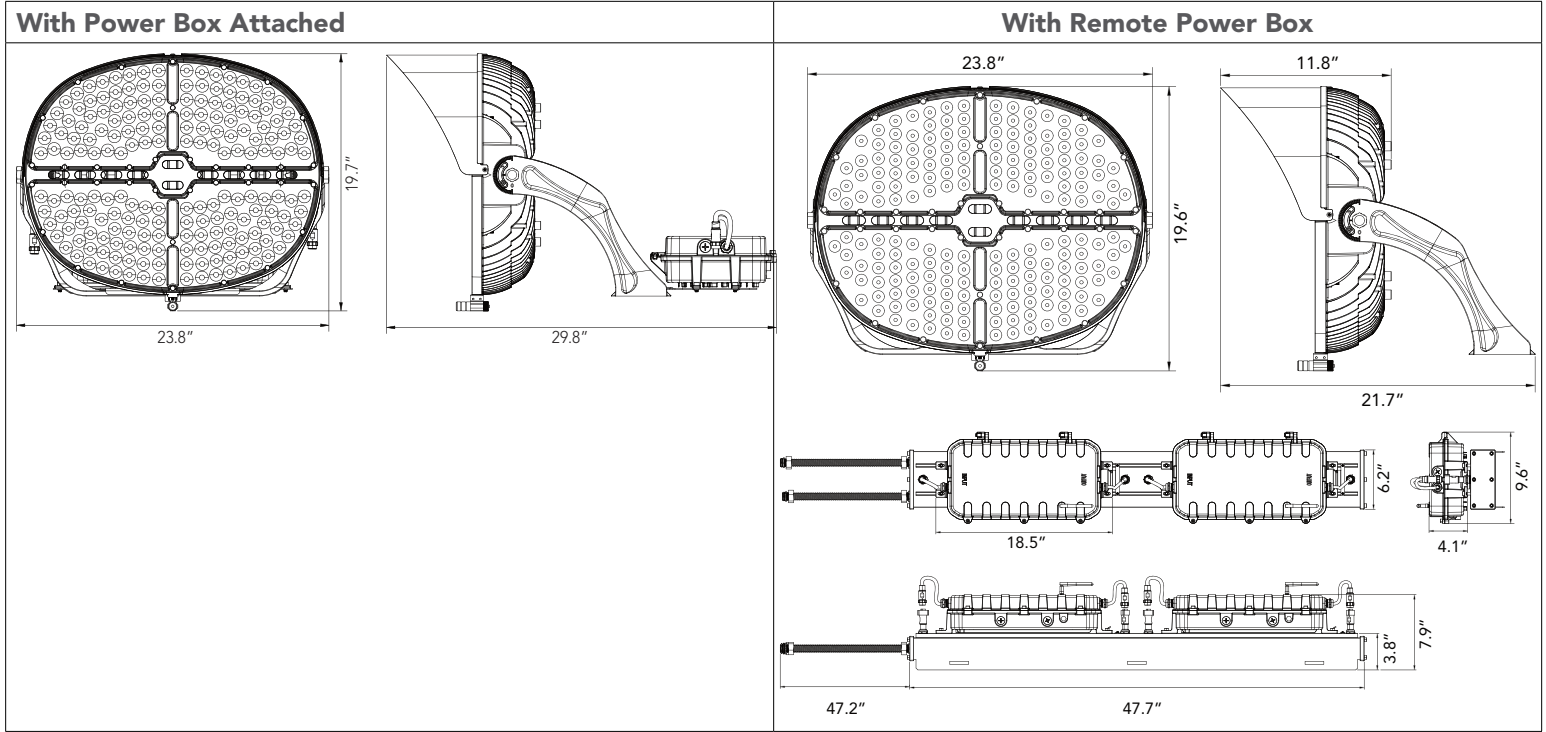

### Dimension

Item	Width	Length	Height
With Power Box Attached	23.8"	29.8"	19.7"
With Remote Power Box	23.8"	21.7"	19.7"