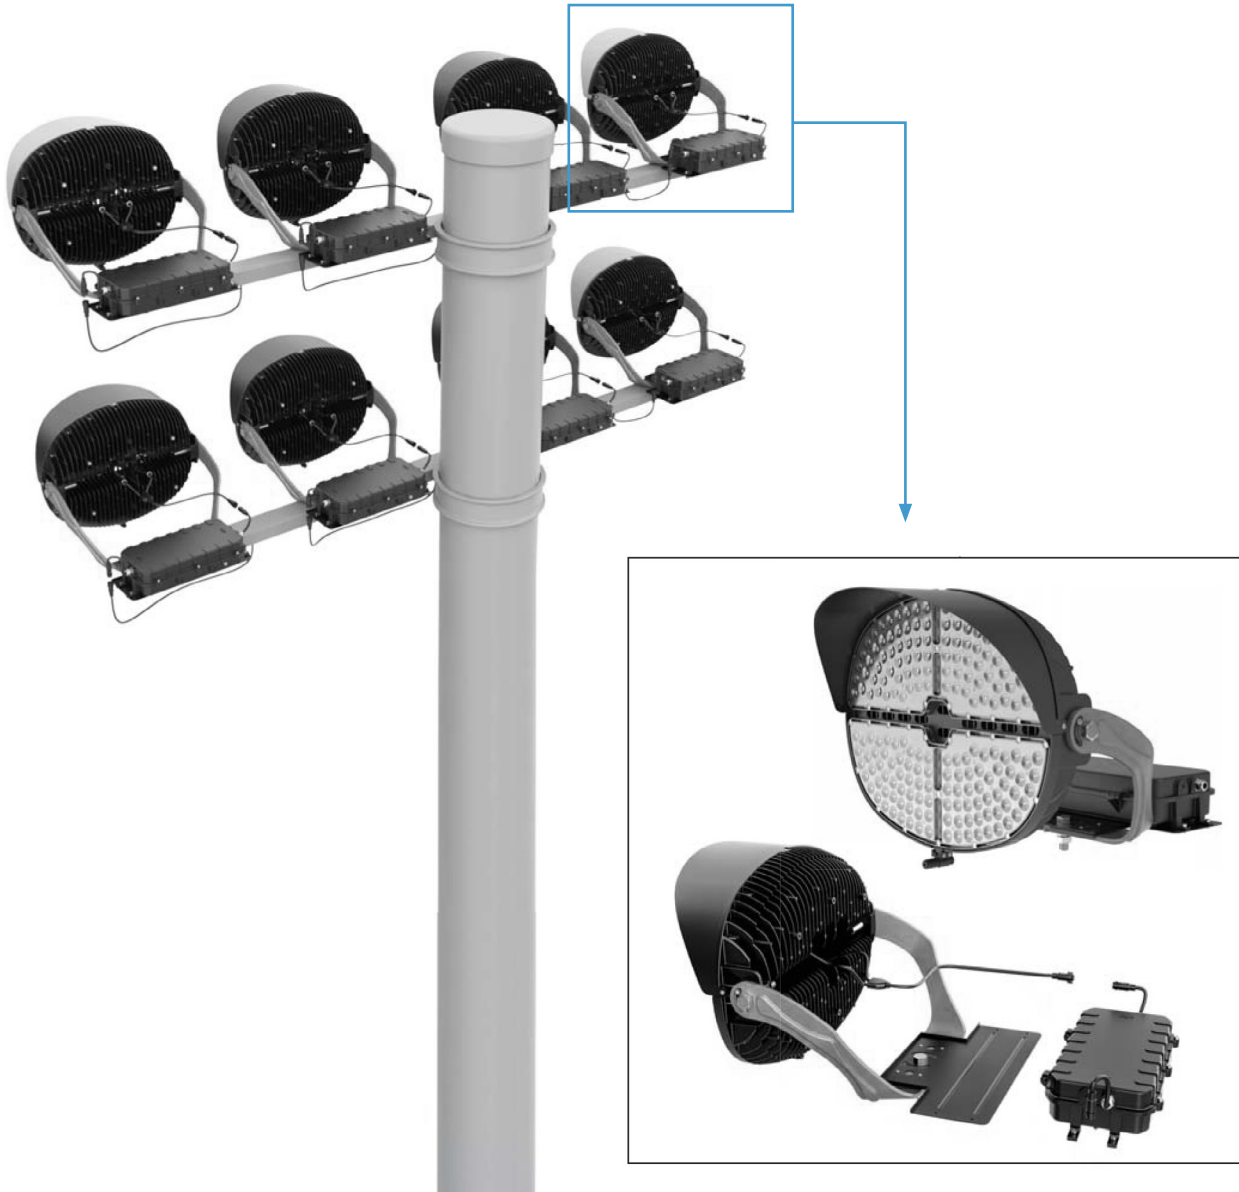

### Remote Power Box (Optional)

The LL-SLP ( GENERATION 3 ) supports remote installation of the power supply. Simple installation, access and maintenance of the equipment is available with this option by placing the Remote Power Box at the bottom of the pole.

### Power box Attached (Optional)

The LL-SLP ( GENERATION 3 ) supports installation of the power supply directly to the fixture. Simple installation and wiring.