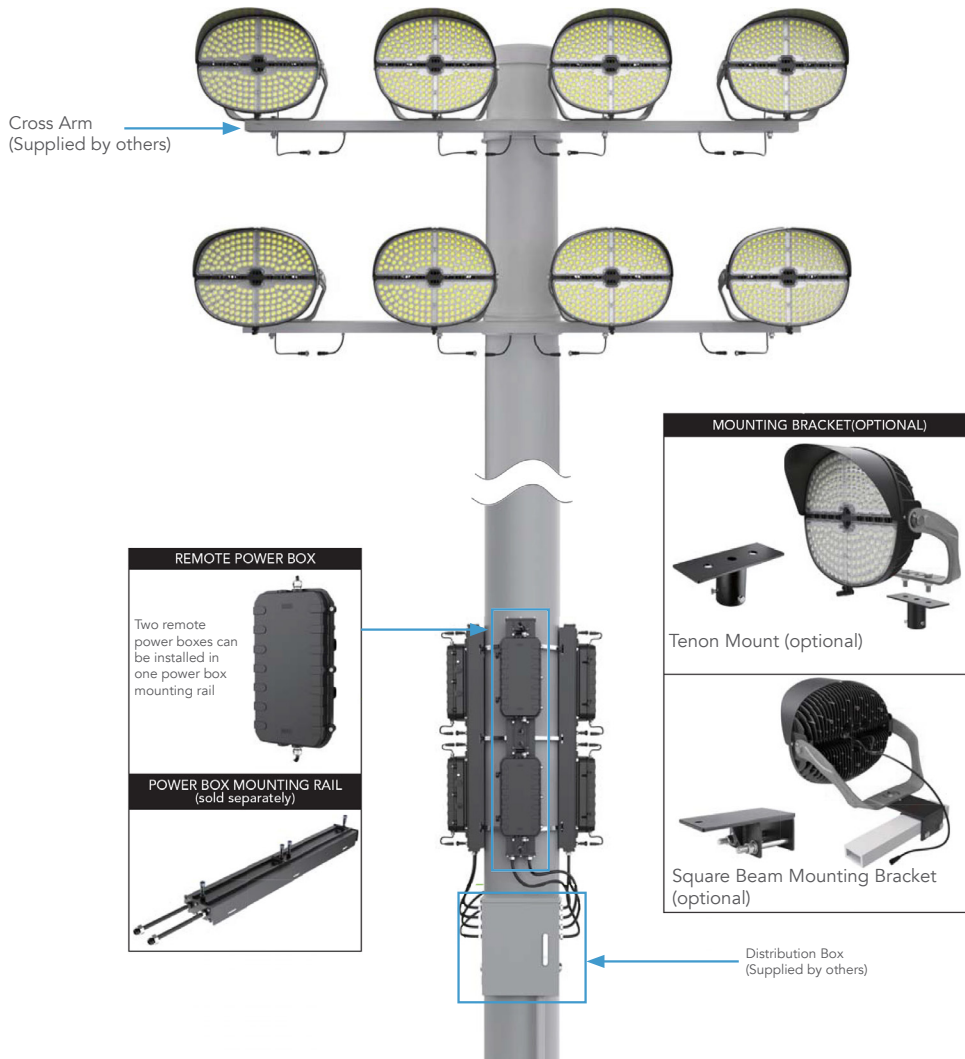

### Beam Angle

3HX3V

4HX4V

### Accessories

Black Top Visor (Default) 	Aiming Sight (Default) 	Tenon Mount (Option) 	Square Beam Mounting Bracket (sold separately) 
Extension Cord - Up to 164" 	Power Box Mounting Rail (sold separately) 	Glare Control Shield (Option) 	Integrated Control (Option) 

### Remote Power Box (Optional)

The LL-SLP ( GENERATION 3 ) supports remote installation of the power supply. Simple installation, access and maintenance of the equipment is available with this option by placing the Remote Power Box at the bottom of the pole.

### Power box Attached (Optional)

The LL-SLP ( GENERATION 3 ) supports installation of the power supply directly to the fixture. Simple installation and wiring.