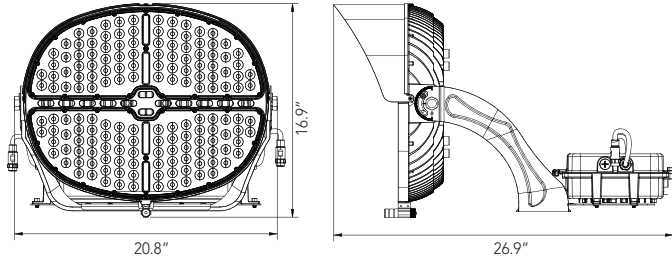

Fixture Information

Size:	480W
Housing:	Heavy Duty Die-cast Aluminum Housing
Finish:	Protective powdercoat
Color:	Standard: Standard: Black (BK) Custom Options Available
Mounting:	Standard: Heavy Duty Yoke Optional: Tenon Mount Adapter Square Beam Mounting Bracket
LED Driver:	Ultra High Efficiency (Up to 95%) Isolated 0-10V/PWM/3-Timer-Modes Dimmable Always-on Auxiliary Power: 12Vdc Controls ready Input Surge Protection: DM 6kV, CM 10kV IP67 and UL Wet / Dry / Damp Location. Built in surge suppression with max 40KV.
Dimming Range:	DIM TO OFF, 10%-100%.
Voltage:	Standard: 120-277V, 480V
THD:	≤20%
Power Factor:	≥90%
CRI:	N/A
EPA:	1.89
Operating Temperature:	-40°F to 122°F
Warranty:	10-Year Limited Warranty

6H*6V
5H*5V
4H*4V
3H*3V

Lifespan:

Estimated 100,000-hour LED lifespan based on IES LM-80 results and TM-21 calculation

Ratings & Certificates

UL Listed For Wet Location
IP67 rated
Title 24 Compliant

Dimension

Item	Width	Length	Height
SLRGB	20.8"	26.9"	16.9"

Photometrics

Accessories

Black Top Visor (Default) 	Aiming Sight (Default) 	Tenon Mount (Option) 
Integrated Control (Option)  Synapse DIM10-087-06	Square Beam Mounting Bracket (sold separately) 	