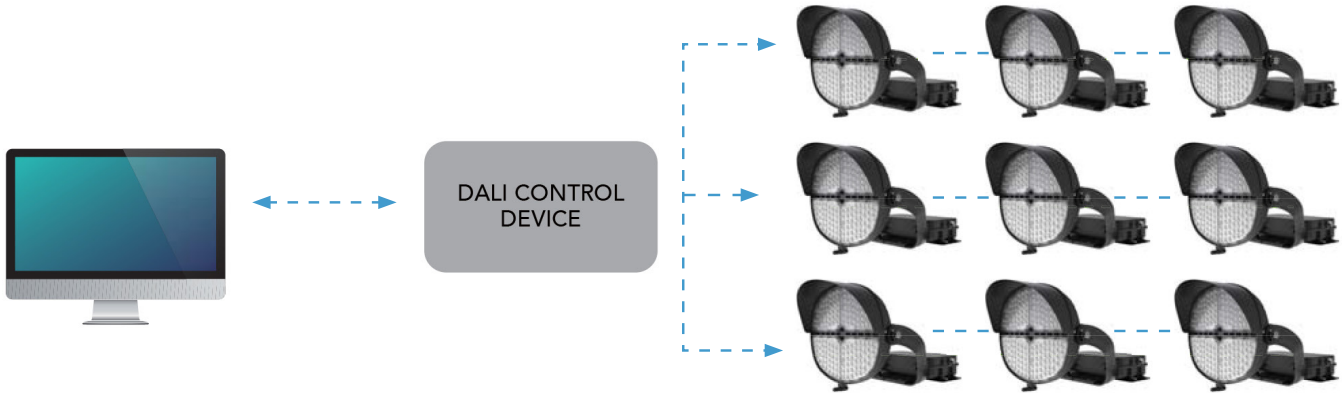

Control System

The LL-SLRGB is compatible with the Synapse wireless control system, DMX 512 and DALI wired solutions.

Wireless Synapse Control

Wireless Synapse Control