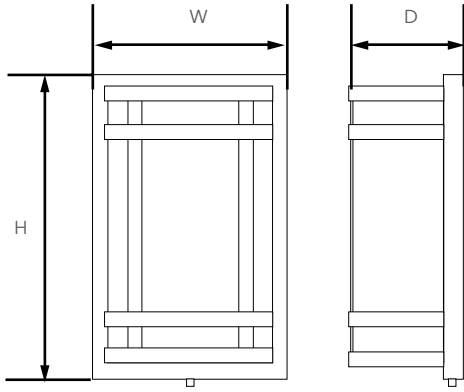

Lifespan:

50,000 running hours

Ratings & Certificates

ETL/cETL Listed
UL Wet Location Listed

Intertek

Dimension

Item	Depth	Width	Height
15W	3.8"	8.3"	13.3"
23W	3.8"	8.3"	21.7"
34W	3.8"	8.3"	30"

Project Name	
Catalog #	
Job Type	
Prepared By	
Notes	