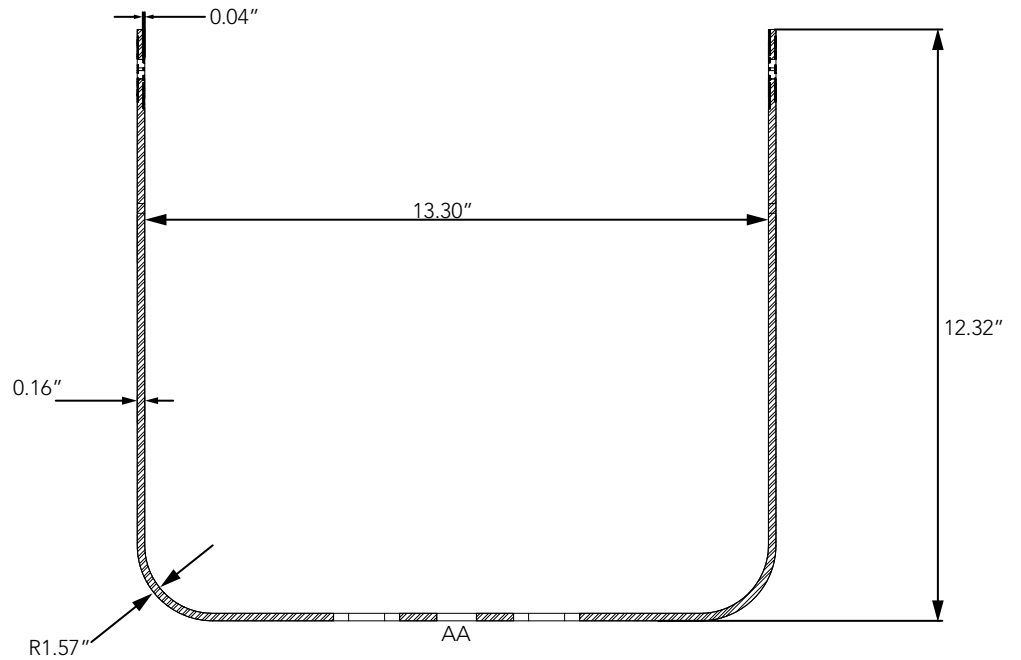

Large Yoke Mount

Large Yoke Mount for ALL & ALHP

Project Name	
Catalog #	
Job Type	
Prepared By	
Notes	

Ordering Information

Part #	Description
ALL-YK	Large Yoke Mount (ALL)

* Please contact LITELUME for all Custom Option Requests