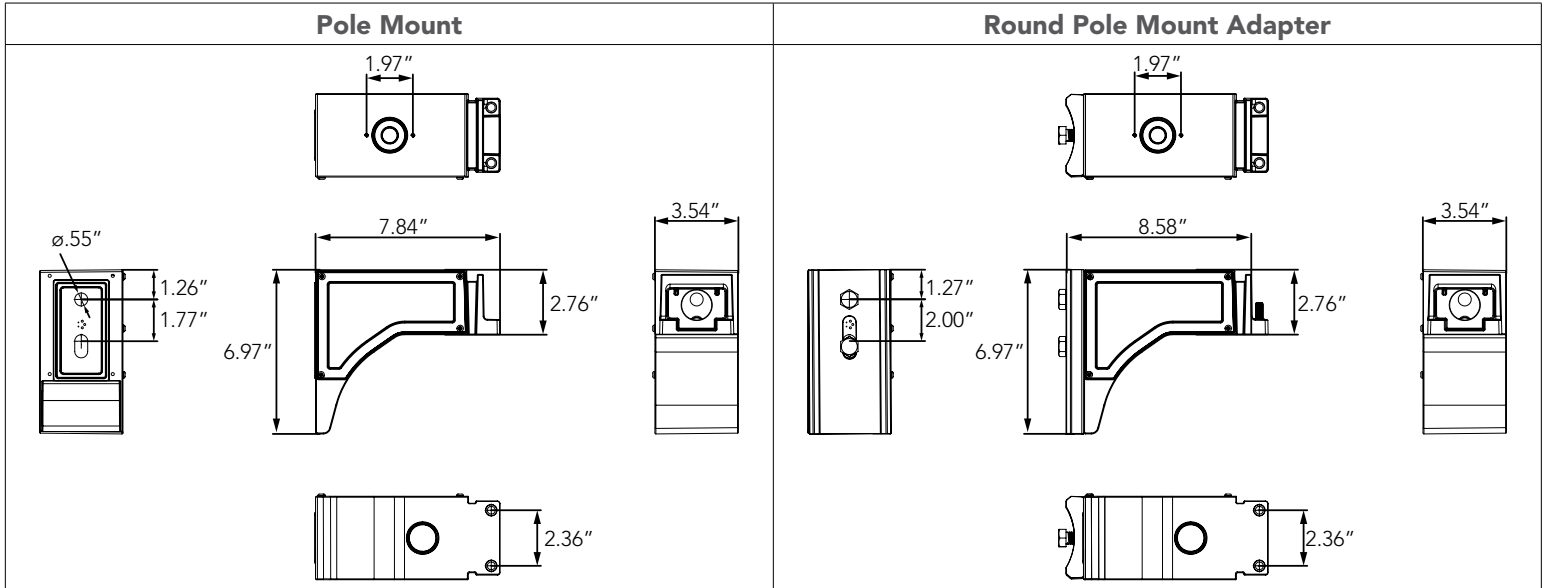

Pole Mount Pole Mount for ALS, ALM, ALL, ALHP

Project Name	
Catalog #	
Job Type	
Prepared By	
Notes	

Ordering Information

Item #	Part #	Description
10	PM	Pole Mount Kit Including Round Adapter

* Please contact LITELUME for all Custom Option Requests