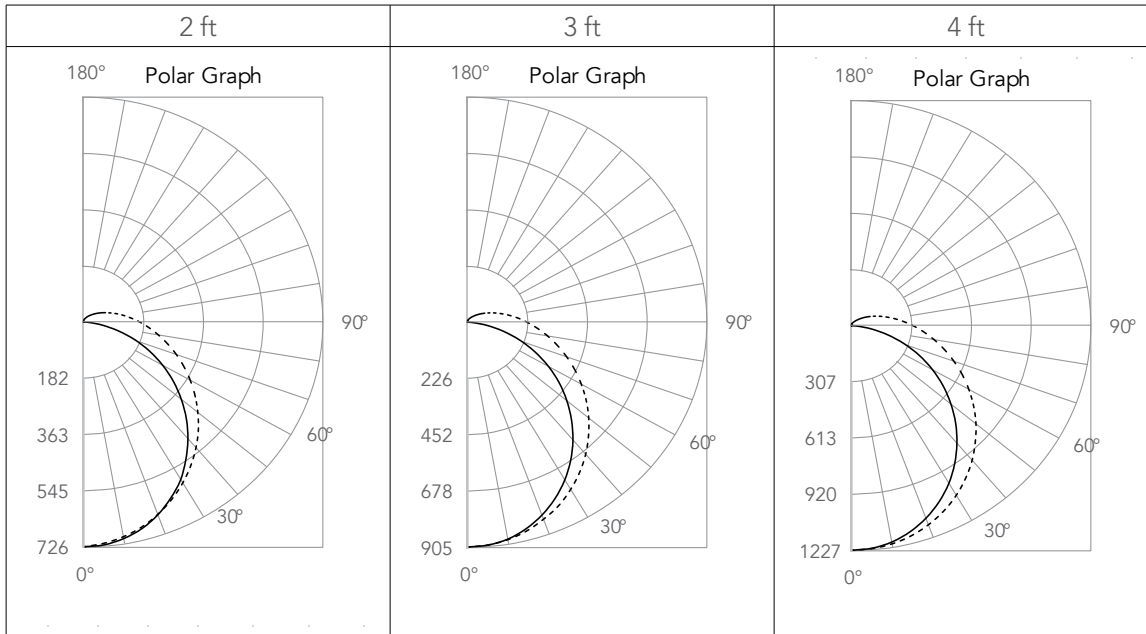

Dimension

Item	Length	Width	Height	Weight
2 ft	22.25"	2.375"	2.75"	2.4 lbs
3 ft	35.00"	2.375"	2.75"	3.1 lbs
4 ft	47.375"	2.375"	2.75"	3.7 lbs
8 ft	94.25"	2.375"	2.75"	7.5 lbs

Photometrics

Project Name	
Catalog #	
Job Type	
Prepared By	
Notes	