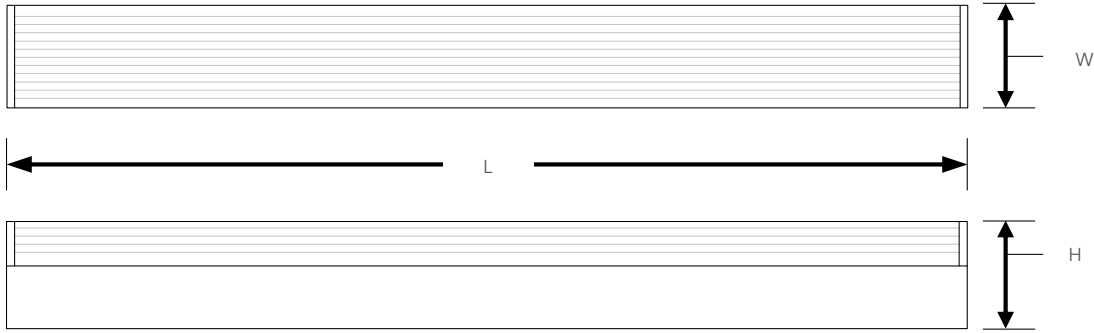

Dimension

Item	Length	Width	Height	Weight
2 ft	22.25"	2.375"	2.75"	2.4 lbs
3 ft	35.00"	2.375"	2.75"	3.1 lbs
4 ft	47.375"	2.375"	2.75"	3.7 lbs
8 ft	94.25"	2.375"	2.75"	7.5 lbs

Photometrics

Project Name	
Catalog #	
Job Type	
Prepared By	
Notes	