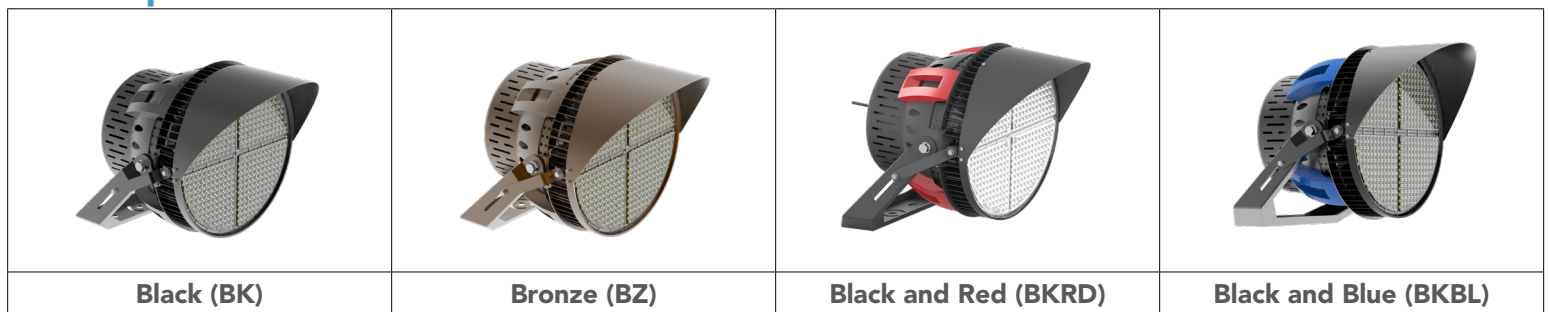

Sportlume Series Sports Lighter Medium

Description

The LITELUME™ Sportlume Series Sports Lighter Medium (LL-SLM) features a beautiful diecast aluminum body, with a premium patented design, specifically tailored for sports field applications. With multiple beam angles to meet various design requirements, the SLM is the solution for your team.

Fixture Information

Size:	750W/1250W
Housing:	Heavy Duty Die-cast Aluminum Housing with Cooling Fins
Finish:	Protective powdercoat
Color:	Standard: Bronze (BZ) Black (BK) Optional: Black and Red (BKRD) Black and Blue (BKBL) White (WH) Green (GR) Grey (GY) Custom Options Available
Mounting:	Standard: Heavy Duty Yoke
Lens:	Heat and Impact Resistant Tempered Glass Lens with Anti-Glare Difuser
Power Supply:	Meanwell HVG Series
Safety & EMC	Compliance to EN61000-4-2,3,4,5,6,8,11, EN61457, light industry level (Surge Immunity Line-Earth 4KV, Line-Line 2KV) EAC TP TC 020
Surge Protection:	Optional: 20KA
Voltage:	Standard: 200-480V
Power Factor:	.90 or greater
CRI:	80
EPA:	2.29
Operating Temperature:	-40°F to 104°F
Sensor:	Standard: No sensor
Warranty:	5-Year Limited Warranty

Dimension & Weight

Item	Width	Length	Weight
Sports Lighter Medium	20.98"	22.91"	70.4 lbs

Photometrics

NEMA 2		
Height	Mac FC	Beam Diameter
40 ft	721	20 ft
80 ft	180	41 ft
120 ft	80	61 ft
160 ft	46	82 ft
200 ft	30	
Beam Angle: 14.9°, Field Angle = 32°		

NEMA 5		
Height	Mac FC	Beam Diameter
40 ft	91	67 ft
80 ft	21	134 ft
120 ft	9	201 ft
160 ft	6	268 ft
200 ft	4	336 ft
Beam Angle: 40°, Field Angle = 80°		

Color Options*

* Please contact LITELUME for all Available Colors