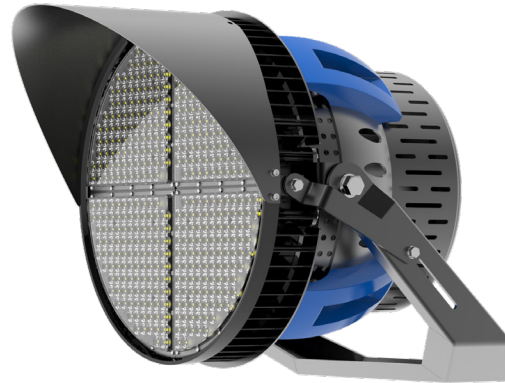

Sportlume Series Sports Lighter Medium

Description

The LITELUME™ Sportlume Series Sports Lighter Medium (LL-SLM) features a beautiful diecast aluminum body, with a premium patented design, specifically tailored for sports field applications. With multiple beam angles to meet various design requirements, the SLM is the solution for your team.

Fixture Information

Size:	750W/1250W
Housing:	Heavy Duty Die-cast Aluminum Housing with Cooling Fins
Finish:	Protective powdercoat
Color:	Standard: Bronze (BZ) Black (BK) Optional: Black and Red (BKRD) Black and Blue (BKBL) White (WH) Green (GR) Grey (GY) Custom Options Available
Mounting:	Standard: Heavy Duty Yoke
Lens:	Heat and Impact Resistant Tempered Glass Lens with Anti-Glare Difuser
Power Supply:	Meanwell HVG Series
Safety & EMC	Compliance to EN61000-4-2,3,4,5,6,8,11, EN61457, light industry level (Surge Immunity Line-Earth 4KV, Line-Line 2KV) EAC TP TC 020
Surge Protection:	Optional: 20KA
Voltage:	Standard: 200-480V
Power Factor:	.90 or greater
CRI:	80
EPA:	2.29
Operating Temperature:	-40°F to 104°F
Sensor:	Standard: No sensor
Warranty:	5-Year Limited Warranty

T5

Lifespan:

Features OSRAM 3030 LEDs with up to 100,000 running hours

Ratings & Certificates

ETL Listed For Wet Location
DLC Qualified
IP66 rated

Intertek

Wattage Replacement

Existing Watts	Litelume Watts
1500W	750W
1500-2000W	1250W

Dimension & Weight

Item	Width	Length	Weight
Sports Lighter Medium	20.98"	22.91"	70.4 lbs

Photometrics

NEMA 2		
Height	Mac FC	Beam Diameter
40 ft	721	20 ft
80 ft	180	41 ft
120 ft	80	61 ft
160 ft	46	82 ft
200 ft	30	
Beam Angle: 14.9°, Field Angle = 32°		