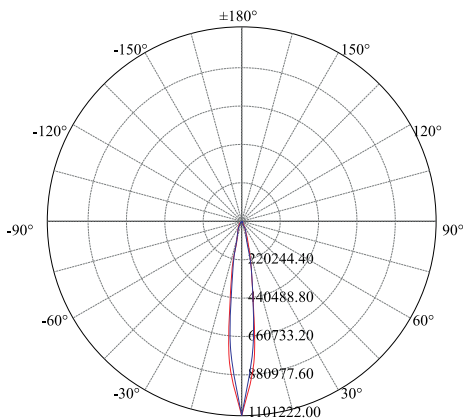

Performance Data

Lumen Output:

96,420 to 166,531 lm

Lumens Per Watt (typical):

123 to 133 lm/W

CCT:

4000K
5000K
5700K

Beam Angle:

Dimension & Weight

Item	Width	Length	Weight
Sports Lighter Medium	20.98"	22.91"	70.4 lbs

Photometrics

NEMA 2		
Height	Mac FC	Beam Diameter
40 ft	721	20 ft
80 ft	180	41 ft
120 ft	80	61 ft
160 ft	46	82 ft
200 ft	30	
Beam Angle: 14.9°, Field Angle = 32°		

NEMA 5		
Height	Mac FC	Beam Diameter
40 ft	91	67 ft
80 ft	21	134 ft
120 ft	9	201 ft
160 ft	6	268 ft
200 ft	4	336 ft
Beam Angle: 40°, Field Angle = 80°		

Color Options*

* Please contact LITELUME for all Available Colors