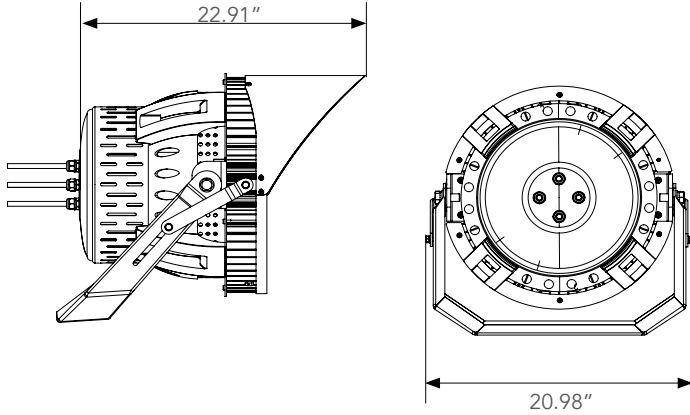

Dimension & Weight

Item	Width	Length	Weight
Sports Lighter Medium	20.98"	22.91"	70.4 lbs

Photometrics

NEMA 2		
Height	Mac FC	Beam Diameter
40 ft	721	20 ft
80 ft	180	41 ft
120 ft	80	61 ft
160 ft	46	82 ft
200 ft	30	
Beam Angle: 14.9°, Field Angle = 32°		

NEMA 5		
Height	Mac FC	Beam Diameter
40 ft	91	67 ft
80 ft	21	134 ft
120 ft	9	201 ft
160 ft	6	268 ft
200 ft	4	336 ft
Beam Angle: 40°, Field Angle = 80°		

Color Options*

* Please contact LITELUME for all Available Colors