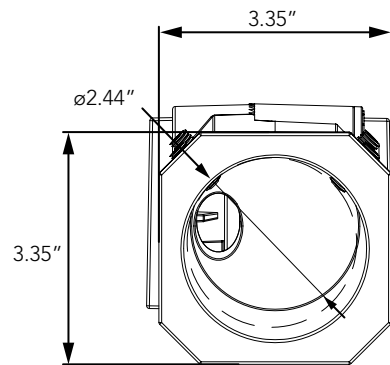

Slip Fitter Mount

Slip Fitter Mount for ALS, ALM, ALL & ALHP

Project Name	
Catalog #	
Job Type	
Prepared By	
Notes	

Ordering Information

Item #	Part #	Description
11	SF	Slipfitter

* Please contact LITELUME for all Custom Option Requests