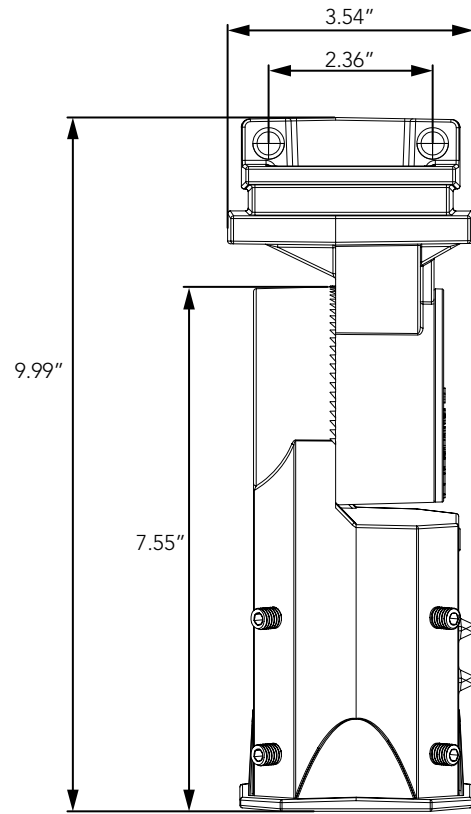

Slip Fitter Mount

Slip Fitter Mount for ALS, ALM, ALL & ALHP

Project Name	
Catalog #	
Job Type	
Prepared By	
Notes	

Ordering Information

Item #	Part #	Description
11	SF	Slipfitter

* Please contact LITELUME for all Custom Option Requests