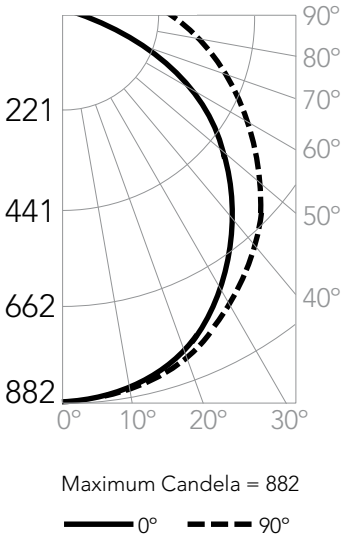

Fixture Information

Size:	23W
Housing:	Steel
Color:	Standard: White
Lens:	Acrylic
Dimming:	Standard 0-10v
Operating Temperature:	-20°C to 50°C
Power Factor:	.95
CRI:	80
Voltage:	Standard: 120-277V
Sensor:	Standard: No sensor
Warranty:	5-Year Limited Warranty

Performance Data

Lumen Output:

2,833 to 3,013 lm

Lumens Per Watt (typical):

123 to 131 lm/W

CCT:

3500K

4000K

Dimension

Item	Height	Width	Length	Weight
23W	2.375"	5.875"	48.00"	4.6 lbs

Photometrics

Project Name	
Catalog #	
Job Type	
Prepared By	
Notes	

Fixture Ordering Information

Part #	Wattage	Lumens	Kelvin	Voltage	Color
LL-SRK-4-23-35-UNV	23	2833	3500	120-277V	White
LL-SRK-4-23-40-UNV	23	2900	4000	120-277V	White
LL-SRK-4-23-50-UNV	23	3013	5000	120-277V	White