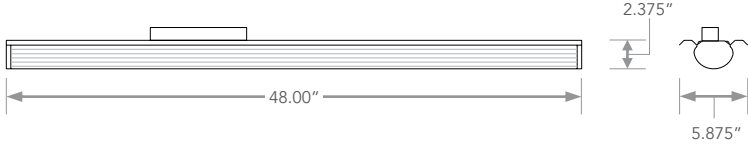

Dimension

Item	Height	Width	Length	Weight
23W	2.375"	5.875"	48.00"	4.6 lbs

Photometrics

Project Name	
Catalog #	
Job Type	
Prepared By	
Notes	

Fixture Ordering Information

Part #	Wattage	Lumens	Kelvin	Voltage	Color
LL-SRK-4-23-35-UNV	23	2833	3500	120-277V	White
LL-SRK-4-23-40-UNV	23	2900	4000	120-277V	White
LL-SRK-4-23-50-UNV	23	3013	5000	120-277V	White