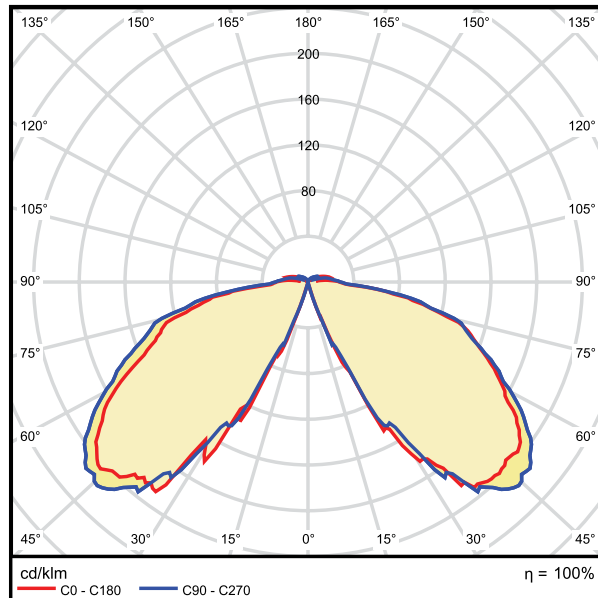

Dimensions

Item	Diameter	Length
Round Top Louver (BRLDT)	8.375"	42.00"
Round Top Parabolic (BRPDT)	8.375"	40.56"
Flat Top Louver (BRLFT)	8.375"	42.00"
Flat Top Parabolic (BRPFT)	8.375"	40.56"

Photometric Data

Prismatic