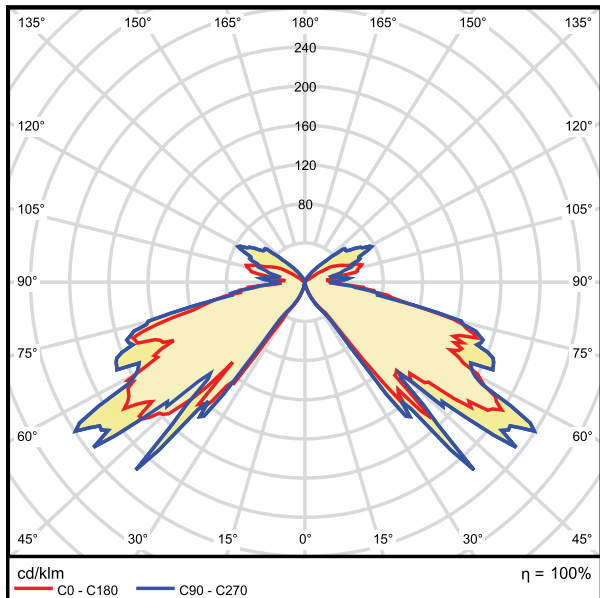

Photometric Data

Louvers