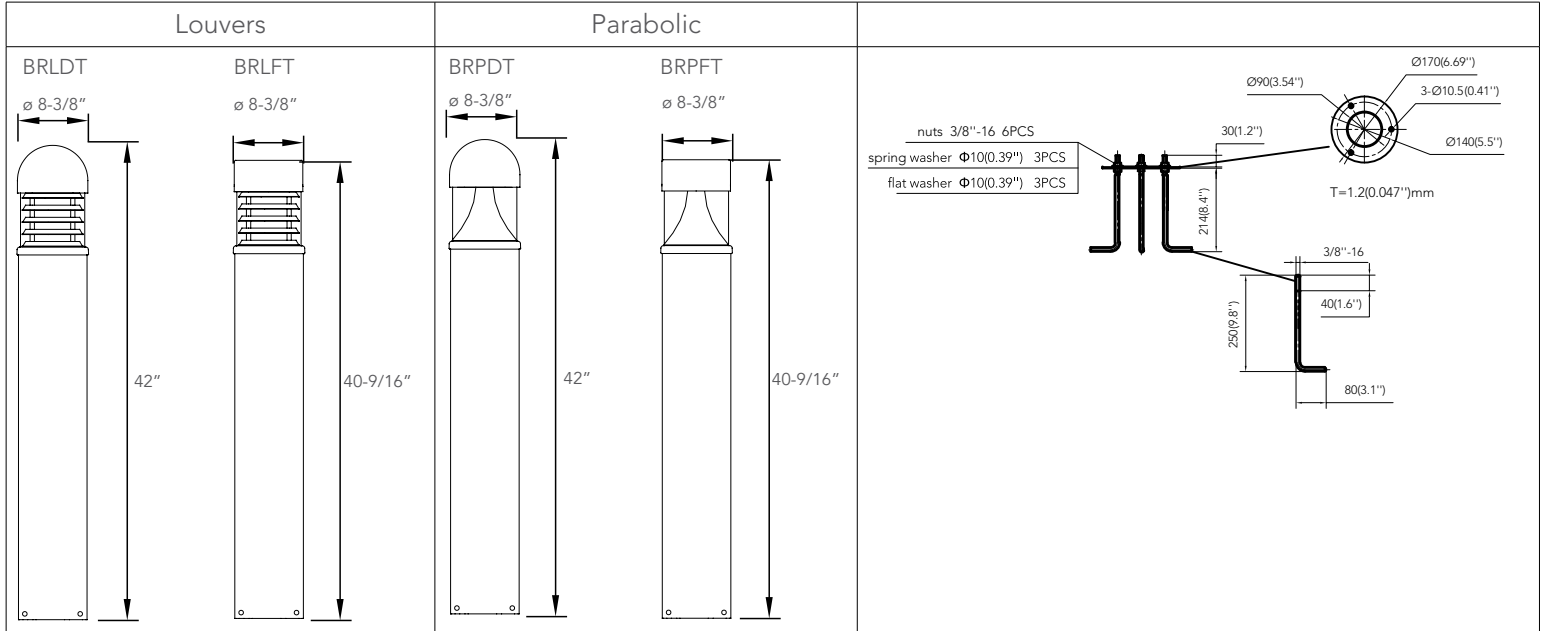

## Dimensions

Item	Diameter	Length
Round Top Louver (BRLDT)	8.375"	42.00"
Round Top Parabolic (BRPDT)	8.375"	40.56"
Flat Top Louver (BRLFT)	8.375"	42.00"
Flat Top Parabolic (BRPFT)	8.375"	40.56"