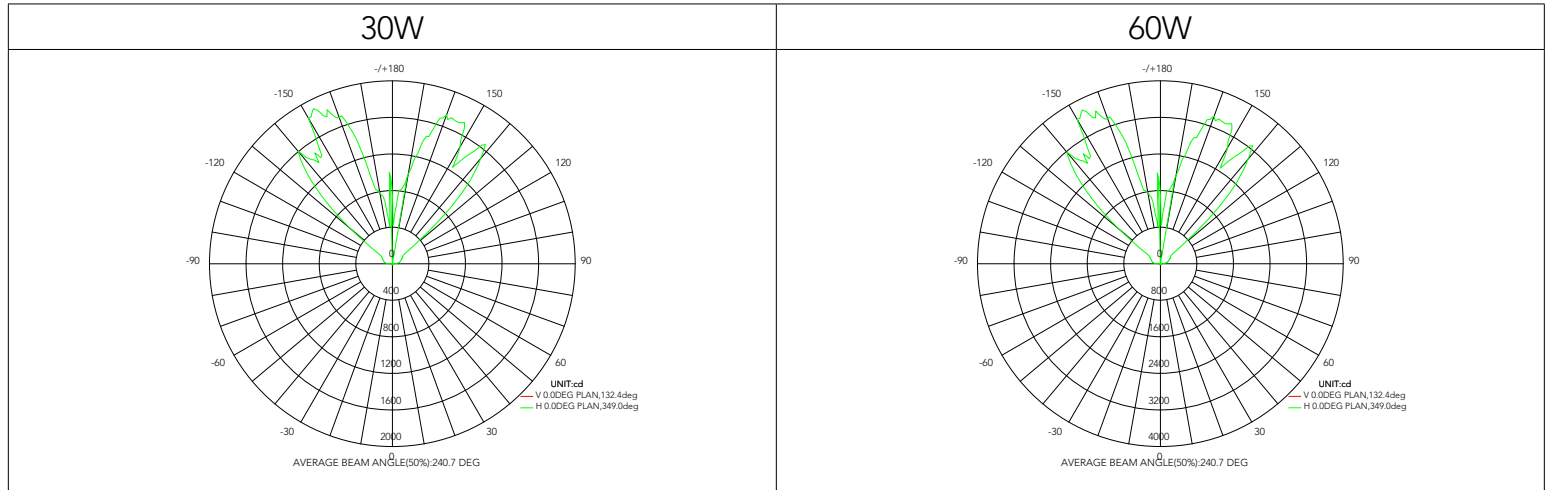

Performance Data

Lumen Output:

3600 to 11000 lm

Lumens Per Watt (typical):

108-125 lm/W

CCT:

3000K
4000K
5000K

Distribution:

T5

Lifespan:

100,000 hours

Ratings & Certificates

ETL Listed for Wet Location
IP65 Listed

QuickShip Ordering Information

Part #
LL-PTLS-30-3CCT-UNV-T5-BK
LL-PTLS-30-3CCT-UNV-T5-BK-PCT
LL-PTLS-60-3CCT-UNV-T5-BK
LL-PTLS-60-3CCT-UNV-T5-BK-PCT

Dimensions

Item	Width	Length
Post Top Lantern Small	11.81"	25.32"

Photometrics

Other Images

Project Name	
Catalog #	
Job Type	
Prepared By	
Notes	

Fixture Ordering Information

Part #	Wattage	Lumens	Kelvin	Voltage	Type Distribution
LL-PTLS-30-3CCT-UNV-T5-BZ	30	3600	3000K /4000K/5000K	120-277	T5
LL-PTLS-30-3CCT-UNV-T5-BK	30	3600	3000K /4000K/5000K	120-277	T5
LL-PTLS-30-3CCT-UNV-T5-BZ-PCT	30	3600	3000K /4000K/5000K	120-277	T5
LL-PTLS-30-3CCT-UNV-T5-BK-PCT	30	3600	3000K /4000K/5000K	120-277	T5
LL-PTLS-60-3CCT-UNV-T5-BZ	60	7500	3000K /4000K/5000K	120-277	T5
LL-PTLS-60-3CCT-UNV-T5-BK	60	7500	3000K /4000K/5000K	120-277	T5
LL-PTLS-60-3CCT-UNV-T5-BZ-PCT	60	7500	3000K /4000K/5000K	120-277	T5
LL-PTLS-60-3CCT-UNV-T5-BK-PCT	60	7500	3000K /4000K/5000K	120-277	T5
LL-PTLS-90-3CCT-UNV-T5-BZ	90	11000	3000K /4000K/5000K	120-277	T5
LL-PTLS-90-3CCT-UNV-T5-BK	90	11000	3000K /4000K/5000K	120-277	T5
LL-PTLS-90-3CCT-UNV-T5-BZ-PCT	90	11000	3000K /4000K/5000K	120-277	T5
LL-PTLS-90-3CCT-UNV-T5-BK-PCT	90	11000	3000K /4000K/5000K	120-277	T5