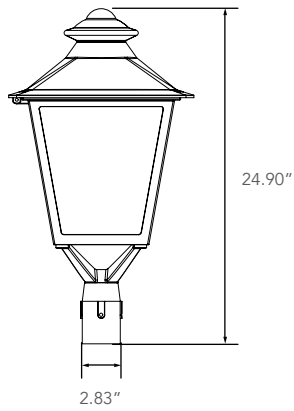

Applications: Municipality, Pathway, Perimeter, Pedestrian and Walkway lighting.

Fixture Information

Size:	30W/60W/90W
Housing:	Die-cast Aluminum Housing
Finish:	Protective powdercoat
Color:	Standard: Bronze, Black Custom Options: White (WH) and Gray (GY)
Mounting:	Tenon fits 2 3/8" standard OD
Power Factor:	.95
CRI:	80
Voltage:	Standard: 120-277V
Sensor:	Standard: No sensor
Warranty:	5-Year Limited Warranty

Dimensions

Item	Width	Length
Post Top Lantern Small	11.81"	25.32"

Photometrics

Other Images

Project Name	
Catalog #	
Job Type	
Prepared By	
Notes	

Fixture Ordering Information

Part #	Wattage	Lumens	Kelvin	Voltage	Type Distribution
LL-PTLS-30-3CCT-UNV-T5-BZ	30	3600	3000K /4000K/5000K	120-277	T5
LL-PTLS-30-3CCT-UNV-T5-BK	30	3600	3000K /4000K/5000K	120-277	T5
LL-PTLS-30-3CCT-UNV-T5-BZ-PCT	30	3600	3000K /4000K/5000K	120-277	T5
LL-PTLS-30-3CCT-UNV-T5-BK-PCT	30	3600	3000K /4000K/5000K	120-277	T5
LL-PTLS-60-3CCT-UNV-T5-BZ	60	7500	3000K /4000K/5000K	120-277	T5
LL-PTLS-60-3CCT-UNV-T5-BK	60	7500	3000K /4000K/5000K	120-277	T5
LL-PTLS-60-3CCT-UNV-T5-BZ-PCT	60	7500	3000K /4000K/5000K	120-277	T5
LL-PTLS-60-3CCT-UNV-T5-BK-PCT	60	7500	3000K /4000K/5000K	120-277	T5
LL-PTLS-90-3CCT-UNV-T5-BZ	90	11000	3000K /4000K/5000K	120-277	T5
LL-PTLS-90-3CCT-UNV-T5-BK	90	11000	3000K /4000K/5000K	120-277	T5
LL-PTLS-90-3CCT-UNV-T5-BZ-PCT	90	11000	3000K /4000K/5000K	120-277	T5
LL-PTLS-90-3CCT-UNV-T5-BK-PCT	90	11000	3000K /4000K/5000K	120-277	T5