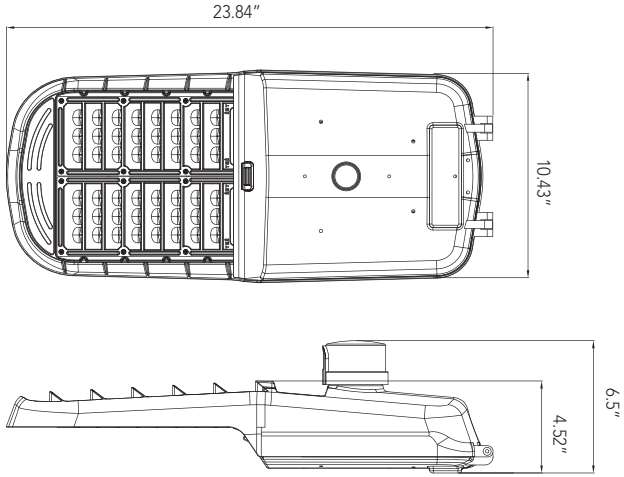

### Dimension

Item	Width	Length	Height	Weight
45W	23.84"	10.43"	4.52"	8.35 lb
70W	23.84"	10.43"	4.52"	8.66 lb
100W	23.84"	10.43"	4.52"	9.46 lb
150W	23.84"	10.43"	4.52"	10.02 lb