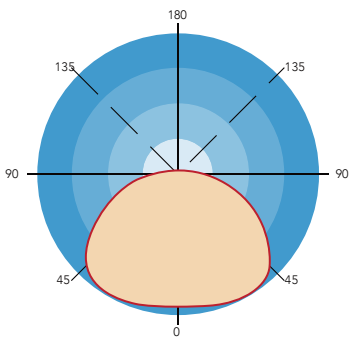

Photometrics

General