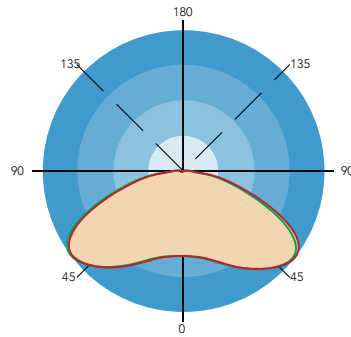

Parking Garage