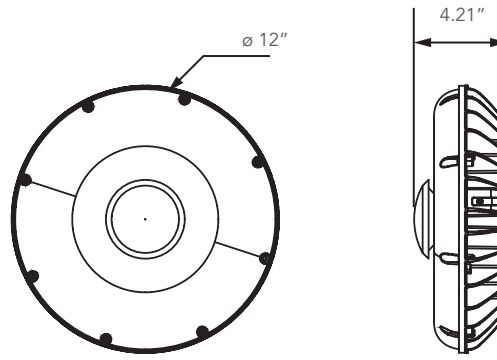

With Motion Sensor