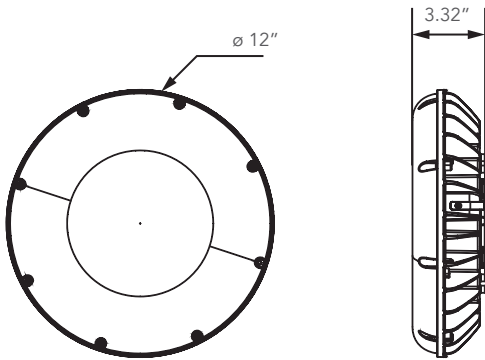

Dimension

Item	Diameter	Height	Weight
28W Canopy w/o Motion Sensor	12"	3.32"	5.29 lb
42W Canopy w/o Motion Sensor	12"	3.32"	5.40 lb
65W Canopy w/o Motion Sensor	12"	3.32"	5.73 lb
28W Canopy with Motion Sensor	12"	4.21"	5.58 lb
42W Canopy with Motion Sensor	12"	4.21"	5.69lb
65W Canopy with Motion Sensor	12"	4.21"	6.02 lb

No Motion Sensor