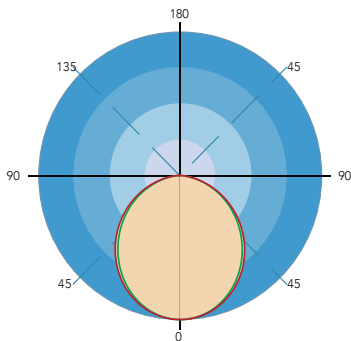

Performance Data

Lumen Output:

12,600 to 50,500 lm

Lumens Per Watt (typical):

136 to 142 lm/W

CCT:

4000K
5000K

Distribution

90W/130W

180W/210W

270W/300W/370W

Mounting

- Standard: 60" Air Craft Cable Set
- Optional: Center Mounting Box

Photometrics

General

Project Name	
Catalog #	
Job Type	
Prepared By	
Notes	

Fixture Ordering Information

Part #	Wattage	Lumens	Kelvin	Voltage	Type Distribution	DLC Listed*
LL-HBLECO-2-90-50-UNV-WH	90	12600	5000	120-277	HB	Yes
LL-HBLECO-2-90-40-UNV-WH	90	12600	4000	120-277	HB	Yes
LL-HBLECO-2-130-50-UNV-WH	130	18500	5000	120-277	HB	Yes
LL-HBLECO-2-130-40-UNV-WH	130	18500	4000	120-277	HB	Yes
LL-HBLECO-2-180-50-UNV-WH	180	25200	5000	120-277	HB	Yes
LL-HBLECO-2-180-40-UNV-WH	180	25200	4000	120-277	HB	Yes
LL-HBLECO-2-210-50-UNV-WH	210	29000	5000	120-277	HB	No
LL-HBLECO-2-210-40-UNV-WH	210	29000	4000	120-277	HB	No
LL-HBLECO-4-270-50-UNV-WH	270	37000	5000	120-277	HB	No
LL-HBLECO-4-270-40-UNV-WH	270	37000	4000	120-277	HB	No
LL-HBLECO-4-300-50-UNV-WH	300	41500	5000	120-277	HB	No
LL-HBLECO-4-300-40-UNV-WH	300	41500	4000	120-277	HB	No
LL-HBLECO-4-370-50-UNV-WH	370	50500	5000	120-277	HB	No
LL-HBLECO-4-370-40-UNV-WH	370	50500	4000	120-277	HB	No