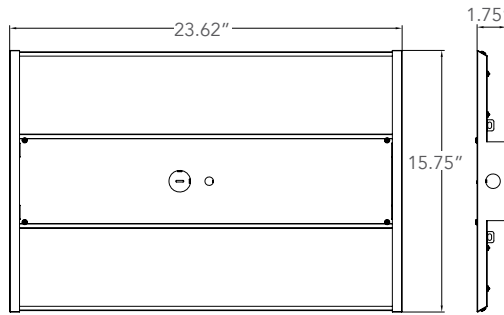

HB

Lifespan:

Features Philip Lumileds with up to 100,000 running hours

Ratings & Certificates

UL Listed For Damp Location
DLC Qualified*

QUICKSHIP AVAILABLE PLEASE SEE PG 3

Dimension

Item	Length	Width	Depth
90W/130W	23.62"	9.85"	1.75"
180W/210W	23.62"	15.75"	1.75"
270W/300W/370W	47.55"	24.01"	2.87"

90W/130W

180W/210W

270W/300W/370W

Mounting

- Standard: 60" Air Craft Cable Set
- Optional: Center Mounting Box

Photometrics

General

Project Name	
Catalog #	
Job Type	
Prepared By	
Notes	