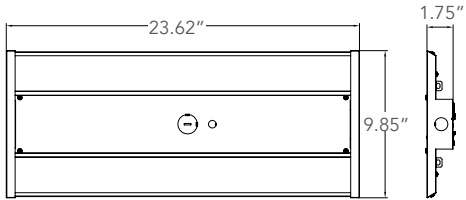

Dimension

Item	Length	Width	Depth
90W/130W	23.62"	9.85"	1.75"
180W/210W	23.62"	15.75"	1.75"
270W/300W/370W	47.55"	24.01"	2.87"

90W/130W