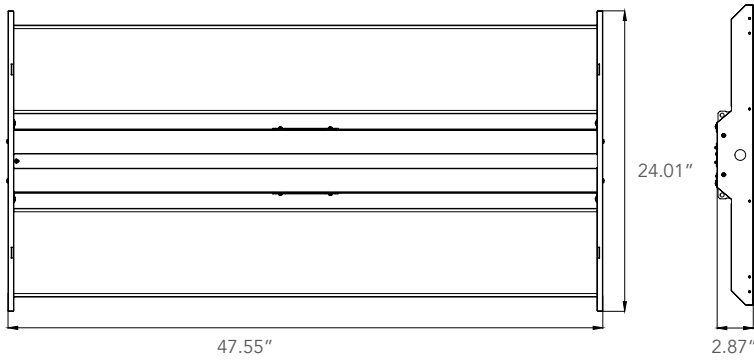

270W/300W/370W