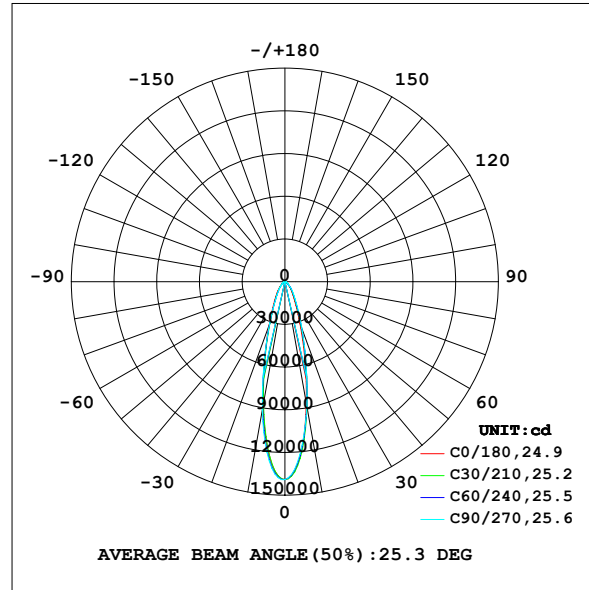

Dimension

Item	Width	Length	Height	Weight
Floodlight Large Extra Large Double Size	5.23"	16.64"	19.27"	31.27"

Photometrics

7H*6V

4H*4V