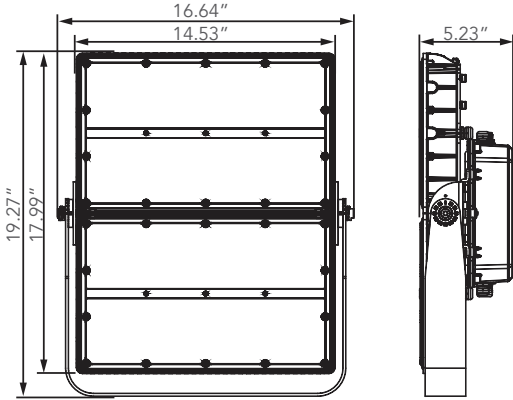

### Dimension

Item	Width	Length	Height	Weight
Floodlight Large Extra Large Double Size	5.23"	16.64"	19.27"	31.27"