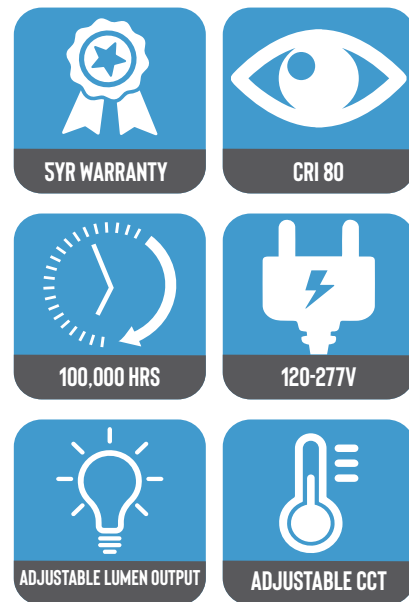

Litelume LED Vaportite Linear Adjustalume Series

The Litelume LED Vaportite Linear (LL-VL) Adjustalume Series is a suspended or surface mounted vapor proof luminaire designed for retrofit or new construction. Applications include parking garage, stairwell lighting, commercial and industrial with applicable building and safety codes. Featuring 3 level lumen output and 3 color adjustable CCT, allowing for customized energy savings and comfortability. High Power factor .90 and low THD.

PRODUCT FEATURES

Ambient temperatures rated for -40°C to 40°C (-40°F to 104°F) when fixture is surface mounted ,or up to 45°C (113°F) when fixture is suspended at least 18" from ceiling

Adjustable Lumen Output and Color

	<p>This commercial vaportite features adjustable lumen output for three distinct lumen levels equivalent to various fluorescent lamp combinations. Simply adjust the lamp power to the desired lumen output by sliding the selector switch on top of the fixture.</p>	Power	Lumens	Color
		Low-34W Med-38W High-45W	4488 5016 5940	3500 4000 5000

Quickship Ordering Information

Part #
LL-VL-4

Litelume LED Vaportite Linear Adjustalume Series

Fixture Ordering Information

Part #	Wattage	Lumens	Kelvin	Voltage
LL-VL-4	34/38/45	4488/5016/5940	3500/4000/5000	120-277