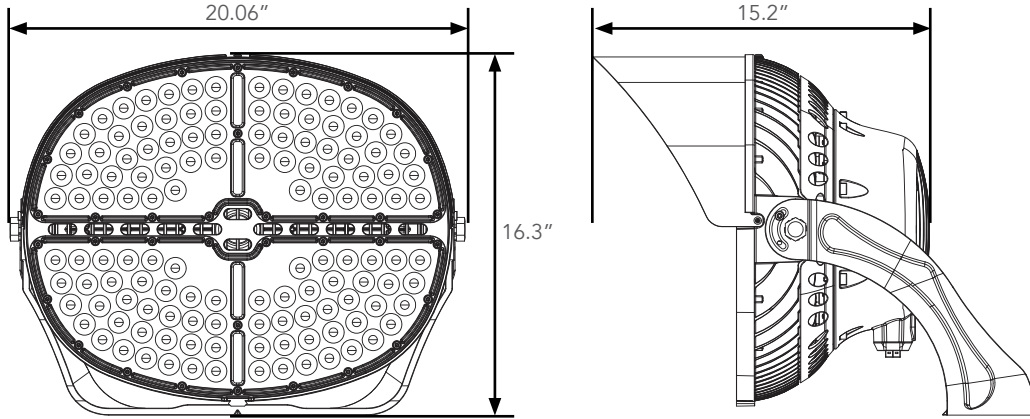

### Dimension & Weight

Item	Width	Length	Height	Weight
Sports Lighter Premium	17.46"	23.80"	18.50	64 lbs